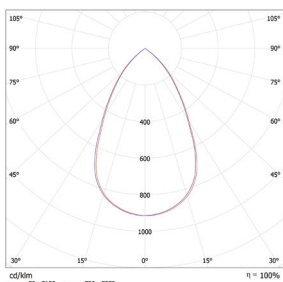

Photometric Light Distribution

18W 3000K

25W 3000K

32W 3000K

Technical Data

IP Rating	IP54
Housing/ Front Cover	Die cast aluminum
Finishing	White(02)/ Black(04)
Reflector	Bright silver traditional deep reflector
Power Cable	H05RN-F 3x0.75 mm ² / L=0.5m
Mounting Sleeve	Stainless steel
Cutout	170x170mm
Weight	1.02Kg
Package	8pcs/CTN

Photometric Data

CRI	80
Luminous Efficacy	97lm/W
Beam Angle	60°(60)
Operating Temp.	-20°C-+45°

Order Code Example

Artnumber	Finish	Beam Angle	Color Temp
WL111066	WH(02)	60°(60)	3000K(30)
WL111066.02.60.30			