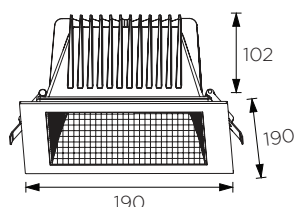

Art Number	Model
WL111070	18W
WL111071	25W
WL111126	32W

Features

- Broad series downlights adopts CITIZEN COB high efficiency with 114lm/W
- Body and trim made with die cast aluminum with powder coated
- Traditional deep bright silver reflector (UGR<19) brings a good lighting effect for human beings.
- Broad series square downlights offering beam angle 60° in different wattage such as 18W, 25W & 32W
- Lifespan is up to 50,000 hrs
- Other options in Emergency and dimmable are available
- Easy to install, use stainless steel spring, safe and durable

Product Specification

LED Chip	CITIZEN LED
Power	18W/ 25W/ 32W
Input	220-240VAC Remote Driver
Output	1760lm/ 2420lm/ 3070lm
CCT	2700K(27)/ 3000K(30)/ 4000K(40)/ 5000K(50)
LED Type	COB LED
Power Factor	PF>0.9

Photometric Light Distribution

18W 3000K

25W 3000K

32W 3000K

Technical Data

IP Rating	IP54
Housing/ Front Cover	Die cast aluminum
Finishing	White(02)/ Black(04)
Reflector	Bright silver traditional deep reflector
Power Cable	H05RN-F 3x0.75 mm ² / L=0.5m
Mounting Sleeve	Stainless steel
Cutout	170x170mm
Weight	1.02Kg
Package	8pcs/CTN

Photometric Data

CRI	80
Luminous Efficacy	97lm/W
Beam Angle	60°(60)
Operating Temp.	-20°C-+45°

Order Code Example

Artnumber	Finish	Beam Angle	Color Temp
WL111066	WH(02)	60°(60)	3000K(30)
WL111066.02.60.30			