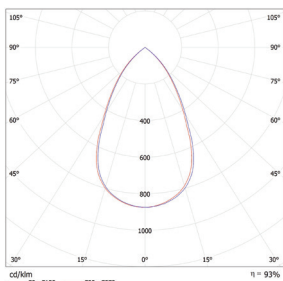

Art Number	Model
WL111070	18W
WL111071	25W
WL111126	32W

Features

- Broad series downlights adopts CITIZEN COB high efficiency with 114lm/W
- Body and trim made with die cast aluminum with powder coated
- Traditional deep bright silver reflector (UGR<19) brings a good lighting effect for human beings.
- Broad series square downlights offering beam angle 60° in different wattage such as 18W, 25W & 32W
- Lifespan is up to 50,000 hrs
- Other options in Emergency and dimmable are available
- Easy to install, use stainless steel spring, safe and durable

Photometric Light Distribution

18W 3000K

25W 3000K

32W 3000K

Technical Data

IP Rating	IP54
Housing/ Front Cover	Die cast aluminum
Finishing	White(02)/ Black(04)
Reflector	Bright silver traditional deep reflector
Power Cable	H05RN-F 3x0.75 mm ² / L=0.5m
Mounting Sleeve	Stainless steel
Cutout	170x170mm
Weight	1.02Kg
Package	8pcs/CTN

Photometric Data

CRI	80
Luminous Efficacy	97lm/W
Beam Angle	60°(60)
Operating Temp.	-20°C-+45°

Order Code Example

Artnumber	Finish	Beam Angle	Color Temp
WL111066	WH(02)	60°(60)	3000K(30)
WL111066.02.60.30			