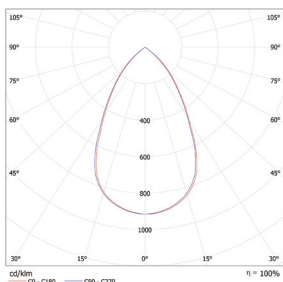

Product Specification

LED Chip	CITIZEN LED
Power	18W/ 25W/ 32W
Input	220-240VAC Remote Driver
Output	1760lm/ 2420lm/ 3070lm
CCT	2700K(27)/ 3000K(30)/ 4000K(40)/ 5000K(50)
LED Type	COB LED
Power Factor	PF>0.9

Photometric Light Distribution

18W 3000K

25W 3000K

32W 3000K

Technical Data

IP Rating	IP54
Housing/ Front Cover	Die cast aluminum
Finishing	White(02)/ Black(04)
Reflector	Bright silver traditional deep reflector
Power Cable	H05RN-F 3x0.75 mm ² / L=0.5m
Mounting Sleeve	Stainless steel
Cutout	170x170mm
Weight	1.02Kg
Package	8pcs/CTN

Photometric Data

CRI	80
Luminous Efficacy	97lm/W
Beam Angle	60°(60)
Operating Temp.	-20°C-+45°

Order Code Example

Artnumber	Finish	Beam Angle	Color Temp
WL111066	WH(02)	60°(60)	3000K(30)
WL111066.02.60.30			