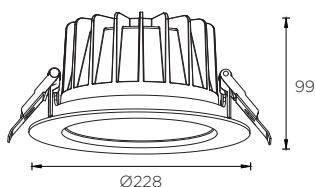

## Features

Broad series downlights adopts CITIZEN COB high efficiency with 110lm/W  
 Body and trim made with die cast aluminum with powder coated  
 Traditional deep bright silver reflector (UGR<19) brings a good lighting effect for human beings.  
 Broad series round downlights offering beam angle 24°/36°/60° in different wattage such as 10W, 13W, 18W, 25W, 35W, 40W & 45W  
 Lifespan is up to 50,000 hrs  
 Available with dimmable options  
 Easy to install, use stainless steel spring, safe and durable

## Technical Data

IP Rating	IP54
Housing/ Front Cover	Die cast aluminum
Finishing	White(02)/ Black(04)
Reflector	Bright silver traditional deep reflector
Power Cable	H05RN-F 3x0.75 mm <sup>2</sup> / L=0.5m
Mounting Sleeve	Stainless steel
Cutout	Ø200mm
Weight	1.14Kg
Package	12pcs/CTN

## Photometric Data

CRI	80
Luminous Efficacy	105lm/W
Beam Angle	24°(24)/ 36°(36)/ 60°(60)
Operating Temp.	-20°C-+50°