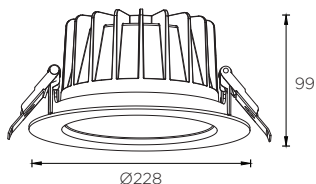

**Art Number**  
WL111067

**Model**  
35W

## Features

- Broad series downlights adopts CITIZEN COB high efficiency with 110lm/W
- Body and trim made with die cast aluminum with powder coated
- Traditional deep bright silver reflector (UGR<19) brings a good lighting effect for human beings.
- Broad series round downlights offering beam angle 24°/36°/60° in different wattage such as 10W, 13W, 18W, 25W, 35W, 40W & 45W
- Lifespan is up to 50,000 hrs
- Available with dimmable options
- Easy to install, use stainless steel spring, safe and durable

## Technical Data

IP Rating	IP54
Housing/ Front Cover	Die cast aluminum
Finishing	White(02)/ Black(04)
Reflector	Bright silver traditional deep reflector
Power Cable	H05RN-F 3x0.75 mm <sup>2</sup> / L=0.5m
Mounting Sleeve	Stainless steel
Cutout	Ø200mm
Weight	1.14Kg
Package	12pcs/CTN

## Photometric Data

CRI	80
Luminous Efficacy	114lm/W
Beam Angle	24°(24)/ 36°(36)/ 60°(60)
Operating Temp.	-20°C-+50°