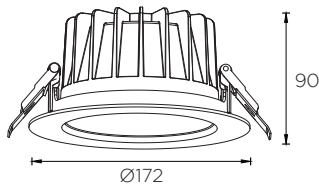

**Art Number**  
WL111066

**Model**  
25W

## Features

- Broad series downlights adopts CITIZEN COB high efficiency with 110lm/W
- Body and trim made with die cast aluminum with powder coated
- Traditional deep bright silver reflector (UGR<19) brings a good lighting effect for human beings.
- Broad series round downlights offering beam angle 24°/36°/60° in different wattage such as 10W, 13W, 18W, 25W, 35W, 40W & 45W
- Lifespan is up to 50,000 hrs
- Available with dimmable options
- Easy to install, use stainless steel spring, safe and durable

## Technical Data

IP Rating	IP54
Housing/ Front Cover	Die cast aluminum
Finishing	White(02)/ Black(04)
Reflector	Bright silver traditional deep reflector
Power Cable	H05RN-F 3x0.75 mm <sup>2</sup> / L=0.5m
Mounting Sleeve	Stainless steel
Cutout	Ø150mm
Weight	0.71Kg
Package	12pcs/CTN

## Photometric Data

CRI	80
Luminous Efficacy	114lm/W
Beam Angle	24°(24)/ 36°(36)/ 60°(60)
Operating Temp.	-20°C~+50°