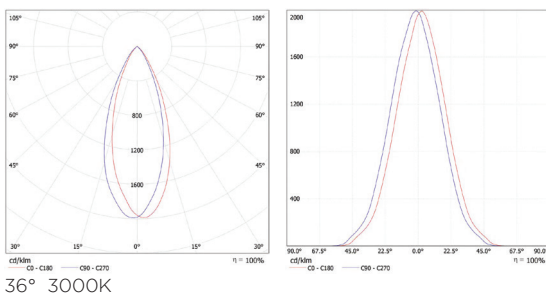

## Features

- Broad series downlights adopts CITIZEN COB high efficiency with 110lm/W
- Body and trim made with die cast aluminum with powder coated
- Traditional deep bright silver reflector (UGR<19) brings a good lighting effect for human beings.
- Broad series round downlights offering beam angle 24°/36°/60° in different wattage such as 10W, 13W, 18W, 25W, 35W, 40W & 45W
- Lifespan is up to 50,000 hrs
- Available with dimmable options
- Easy to install, use stainless steel spring, safe and durable

## Technical Data

IP Rating	IP54
Housing/ Front Cover	Die cast aluminum
Finishing	White(02)/ Black(04)
Reflector	Bright silver traditional deep reflector
Power Cable	H05RN-F 3x0.75 mm <sup>2</sup> / L=0.5m
Mounting Sleeve	Stainless steel
Cutout	Ø150mm
Weight	0.71Kg
Package	12pcs/CTN

## Photometric Data

CRI	80
Luminous Efficacy	114lm/W
Beam Angle	24°(24)/ 36°(36)/ 60°(60)
Operating Temp.	-20°C~+50°