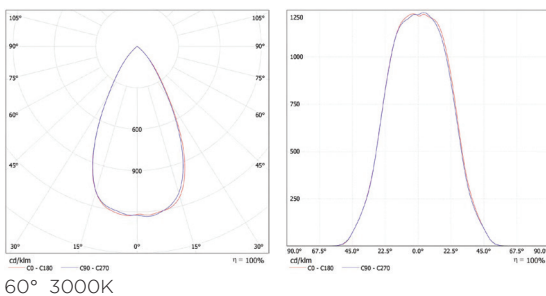

## Technical Data

IP Rating	IP54
Housing/ Front Cover	Die cast aluminum
Finishing	White(02)/ Black(04)
Reflector	Bright silver traditional deep reflector
Power Cable	H05RN-F 3x0.75 mm <sup>2</sup> / L=0.5m
Mounting Sleeve	Stainless steel
Cutout	Ø150mm
Weight	0.71Kg
Package	12pcs/CTN

## Photometric Data

CRI	80
Luminous Efficacy	114lm/W
Beam Angle	24°(24)/ 36°(36)/ 60°(60)
Operating Temp.	-20°C~+50°