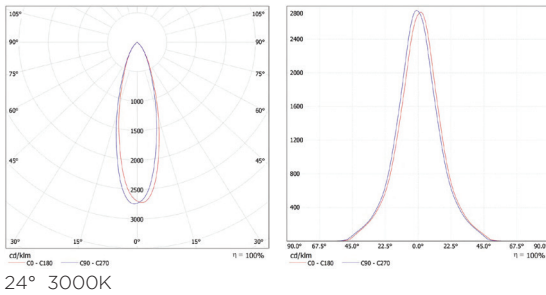

## Features

- Broad series downlights adopts CITIZEN COB high efficiency with 110lm/W
- Body and trim made with die cast aluminum with powder coated
- Traditional deep bright silver reflector (UGR<19) brings a good lighting effect for human beings.
- Broad series round downlights offering beam angle 24°/36°/60° in different wattage such as 10W, 13W, 18W, 25W, 35W, 40W & 45W
- Lifespan is up to 50,000 hrs
- Available with dimmable options
- Easy to install, use stainless steel spring, safe and durable

## Technical Data

IP Rating	IP54
Housing/ Front Cover	Die cast aluminum
Finishing	White(02)/ Black(04)
Reflector	Bright silver traditional deep reflector
Power Cable	H05RN-F 3x0.75 mm <sup>2</sup> / L=0.5m
Mounting Sleeve	Stainless steel
Cutout	Ø150mm
Weight	0.71Kg
Package	12pcs/CTN

## Photometric Data

CRI	80
Luminous Efficacy	114lm/W
Beam Angle	24°(24)/ 36°(36)/ 60°(60)
Operating Temp.	-20°C~+50°