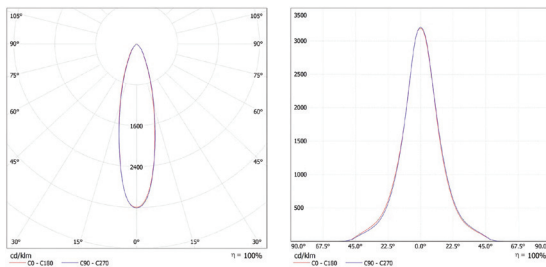

Product Specification

LED Chip	CITIZEN LED
Power	18W
Input	220-240VAC Remote Driver
Output	2250lm(3K)/ 2475lm(4K)/ 2722lm(5K)
CCT	3000K(30)/ 4000K(40)/ 5000K(50)
LED Type	COB LED
Power Factor	PF>0.9

Technical Data

IP Rating	IP54
Housing/ Front Cover	Die cast aluminum
Finishing	White(02)/ Black(04)
Reflector	Bright silver traditional deep reflector
Power Cable	H05RN-F 3x0.75 mm ² / L=0.5m
Mounting Sleeve	Stainless steel
Cutout	Ø125mm
Weight	0.48Kg
Package	18pcs/CTN

Photometric Data

CRI	80
Luminous Efficacy	125lm/W
Beam Angle	24°(24)/ 36°(36)/ 60°(60)
Operating Temp.	-20°C-+50°

24° 3000K

36° 3000K

60° 3000K

Order Code Example

Artnumber	Finish	Beam Angle	Color Temp
WL111065	WH(02)	60°(60)	3000K(30)
WL111065.02.60.30			