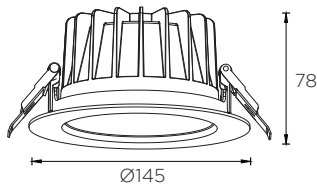

Art Number WL111065
Model 18W

Features

- Broad series downlights adopts CITIZEN COB high efficiency with 110lm/W
- Body and trim made with die cast aluminum with powder coated
- Traditional deep bright silver reflector (UGR<19) brings a good lighting effect for human beings.
- Broad series round downlights offering beam angle 24°/36°/60° in different wattage such as 10W, 13W, 18W, 25W, 35W, 40W & 45W
- Lifespan is up to 50,000 hrs
- Available with dimmable options
- Easy to install, use stainless steel spring, safe and durable

Product Specification

LED Chip	CITIZEN LED
Power	18W
Input	220-240VAC Remote Driver
Output	2250lm(3K)/ 2475lm(4K)/ 2722lm(5K)
CCT	3000K(30)/ 4000K(40)/ 5000K(50)
LED Type	COB LED
Power Factor	PF>0.9

Technical Data

IP Rating	IP54
Housing/ Front Cover	Die cast aluminum
Finishing	White(02)/ Black(04)
Reflector	Bright silver traditional deep reflector
Power Cable	H05RN-F 3x0.75 mm ² / L=0.5m
Mounting Sleeve	Stainless steel
Cutout	Ø125mm
Weight	0.48Kg
Package	18pcs/CTN

Photometric Data

CRI	80
Luminous Efficacy	125lm/W
Beam Angle	24°(24)/ 36°(36)/ 60°(60)
Operating Temp.	-20°C-+50°

24° 3000K

36° 3000K

60° 3000K

Order Code Example

Artnumber	Finish	Beam Angle	Color Temp
WL111065	WH(02)	60°(60)	3000K(30)
WL111065.02.60.30			