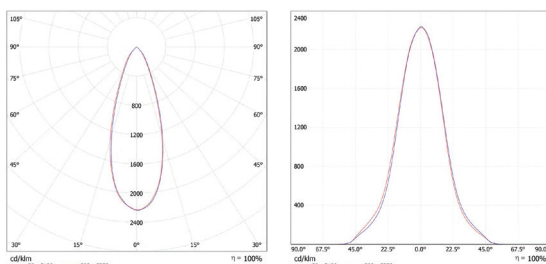

Product Specification

LED Chip	CITIZEN LED
Power	18W
Input	220-240VAC Remote Driver
Output	2250lm(3K)/ 2475lm(4K)/ 2722lm(5K)
CCT	3000K(30)/ 4000K(40)/ 5000K(50)
LED Type	COB LED
Power Factor	PF>0.9

Technical Data

IP Rating	IP54
Housing/ Front Cover	Die cast aluminum
Finishing	White(02)/ Black(04)
Reflector	Bright silver traditional deep reflector
Power Cable	H05RN-F 3x0.75 mm ² / L=0.5m
Mounting Sleeve	Stainless steel
Cutout	Ø125mm
Weight	0.48Kg
Package	18pcs/CTN

Photometric Data

CRI	80
Luminous Efficacy	125lm/W
Beam Angle	24°(24)/ 36°(36)/ 60°(60)
Operating Temp.	-20°C-+50°

24° 3000K

36° 3000K

60° 3000K

Order Code Example

Artnumber	Finish	Beam Angle	Color Temp
WL111065	WH(02)	60°(60)	3000K(30)
WL111065.02.60.30			