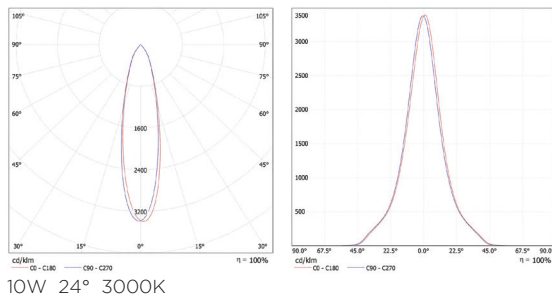

Product Specification

LED Chip	CITIZEN LED
Power	10W/ 13W
Input	220-240VAC Remote Driver
Output	[1120lm(3K)/ 1176lm(4K)/1235lm(5K)10W] [1300lm(3K)/ 1365lm(4K)/1433lm(5K)13W]
CCT	3000K(30)/ 4000K(40)/ 5000K(50)
LED Type	COB LED
Power Factor	PF>0.9

Technical Data

IP Rating	IP54
Housing/ Front Cover	Die cast aluminum
Finishing	White(02)/ Black(04)
Reflector	Bright silver traditional deep reflector
Power Cable	H05RN-F 3x0.75 mm ² / L=0.5m
Mounting Sleeve	Stainless steel
Cutout	Ø90mm
Weight	0.27Kg
Package	36pcs/CTN

Photometric Data

CRI	80
Luminous Efficacy	112lm/W(10W), 100lm/W(13W)
Beam Angle	24°(24)/ 36°(36)/ 60°(60)
Operating Temp.	-20°C-+50°

Order Code Example

Artnumber	Finish	Beam Angle	Color Temp
WL111064	WH(02)	60°(60)	3000K(30)
WL111064.02.60.30			