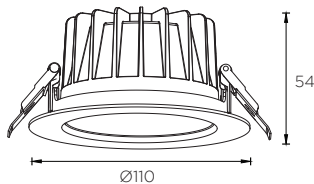

Art Number
WL111064

Model
10W/13W

Features

- Broad series downlights adopts CITIZEN COB high efficiency with 110lm/W
- Body and trim made with die cast aluminum with powder coated
- Traditional deep bright silver reflector (UGR<19) brings a good lighting effect for human beings.
- Broad series round downlights offering beam angle 24°/36°/60°in different wattage such as 10W, 13W, 18W, 25W, 35W, 40W & 45W
- Lifespan is up to 50,000 hrs
- Available with dimmable options
- Easy to install, use stainless steel spring, safe and durable

Product Specification

LED Chip	CITIZEN LED
Power	10W/ 13W
Input	220-240VAC Remote Driver
Output	[1120lm(3K)/ 1176lm(4K)/1235lm(5K)10W] [1300lm(3K)/ 1365lm(4K)/1433lm(5K)13W]
CCT	3000K(30)/ 4000K(40)/ 5000K(50)
LED Type	COB LED
Power Factor	PF>0.9

Technical Data

IP Rating	IP54
Housing/ Front Cover	Die cast aluminum
Finishing	White(02)/ Black(04)
Reflector	Bright silver traditional deep reflector
Power Cable	H05RN-F 3x0.75 mm ² / L=0.5m
Mounting Sleeve	Stainless steel
Cutout	Ø90mm
Weight	0.27Kg
Package	36pcs/CTN

Photometric Data

CRI	80
Luminous Efficacy	112lm/W(10W), 100lm/W(13W)
Beam Angle	24°(24)/ 36°(36)/ 60°(60)
Operating Temp.	-20°C-+50°

Order Code Example

Artnumber	Finish	Beam Angle	Color Temp
WL111064	WH(02)	60°(60)	3000K(30)
WL111064.02.60.30			