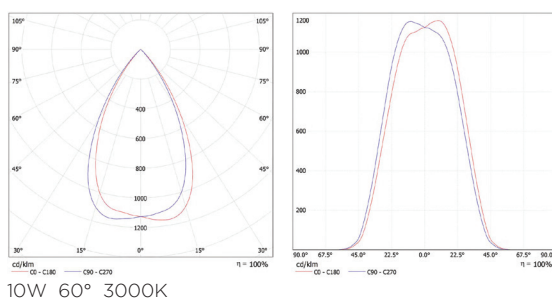

Art Number
WL111064

Model
10W/13W

Features

- Broad series downlights adopts CITIZEN COB high efficiency with 110lm/W
- Body and trim made with die cast aluminum with powder coated
- Traditional deep bright silver reflector (UGR<19) brings a good lighting effect for human beings.
- Broad series round downlights offering beam angle 24°/36°/60°in different wattage such as 10W, 13W, 18W, 25W, 35W, 40W & 45W
- Lifespan is up to 50,000 hrs
- Available with dimmable options
- Easy to install, use stainless steel spring, safe and durable

Product Specification

LED Chip	CITIZEN LED
Power	10W/ 13W
Input	220-240VAC Remote Driver
Output	[1120lm(3K)/ 1176lm(4K)/1235lm(5K)10W] [1300lm(3K)/ 1365lm(4K)/1433lm(5K)13W]
CCT	3000K(30)/ 4000K(40)/ 5000K(50)
LED Type	COB LED
Power Factor	PF>0.9

Technical Data

IP Rating	IP54
Housing/ Front Cover	Die cast aluminum
Finishing	White(02)/ Black(04)
Reflector	Bright silver traditional deep reflector
Power Cable	H05RN-F 3x0.75 mm ² / L=0.5m
Mounting Sleeve	Stainless steel
Cutout	Ø90mm
Weight	0.27Kg
Package	36pcs/CTN

Photometric Data

CRI	80
Luminous Efficacy	112lm/W(10W), 100lm/W(13W)
Beam Angle	24°(24)/ 36°(36)/ 60°(60)
Operating Temp.	-20°C-+50°

Order Code Example

Artnumber	Finish	Beam Angle	Color Temp
WL111064	WH(02)	60°(60)	3000K(30)
WL111064.02.60.30			