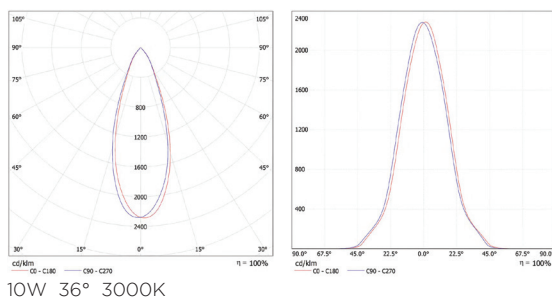

Art Number
WL111064

Model
10W/13W

Features

- Broad series downlights adopts CITIZEN COB high efficiency with 110lm/W
- Body and trim made with die cast aluminum with powder coated
- Traditional deep bright silver reflector (UGR<19) brings a good lighting effect for human beings.
- Broad series round downlights offering beam angle 24°/36°/60°in different wattage such as 10W, 13W, 18W, 25W, 35W, 40W & 45W
- Lifespan is up to 50,000 hrs
- Available with dimmable options
- Easy to install, use stainless steel spring, safe and durable

Product Specification

LED Chip	CITIZEN LED
Power	10W/ 13W
Input	220-240VAC Remote Driver
Output	[1120lm(3K)/ 1176lm(4K)/1235lm(5K)10W] [1300lm(3K)/ 1365lm(4K)/1433lm(5K)13W]
CCT	3000K(30)/ 4000K(40)/ 5000K(50)
LED Type	COB LED
Power Factor	PF>0.9

Technical Data

IP Rating	IP54
Housing/ Front Cover	Die cast aluminum
Finishing	White(02)/ Black(04)
Reflector	Bright silver traditional deep reflector
Power Cable	H05RN-F 3x0.75 mm ² / L=0.5m
Mounting Sleeve	Stainless steel
Cutout	Ø90mm
Weight	0.27Kg
Package	36pcs/CTN

Photometric Data

CRI	80
Luminous Efficacy	112lm/W(10W), 100lm/W(13W)
Beam Angle	24°(24)/ 36°(36)/ 60°(60)
Operating Temp.	-20°C-+50°

Order Code Example

Artnumber	Finish	Beam Angle	Color Temp
WL111064	WH(02)	60°(60)	3000K(30)
WL111064.02.60.30			