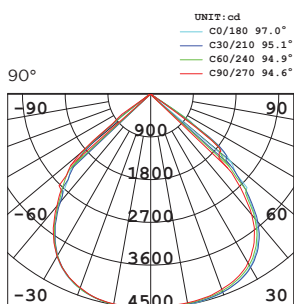

Technical Data

IP Rating	IP65
IK Rate	IK10
Housing	Die cast aluminum
Heat sink	Die cast aluminum
Finishing	Black(04)
Power Cable	H05RN-F 3x0.75 mm ² / L=0.5m (high voltage)
Mounting	Suspension chain, Bracket
Size	340x140x115mm

Photometric Data

CRI	80
Luminous Efficacy	130lm/W
Beam Angle	40°(40)/ 90°(90)/ 30°x70°(A32)/125°x25°(A33)/ 150°x70°(A34)/ 120°(120)
Operating Temp.	-30°C~+50°

Photometric Light Distribution

Order Code Example

Artnumber	Finish	Beam Angle	Color Temp
WL441020	SLV(08)	60°(60)	3000K(30)
WL441020.08.60.30			