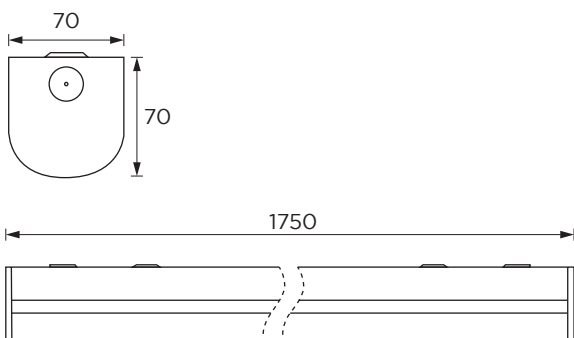

Product Specification

LED Chip	2835 SMD LED
Power	70W
Input	220-240 VAC
Output	7000lm
CCT	3000K(30)/ 4000K(40)/ 6000K(60)/ 6500K(65)
Driver	Philips Inbuilt

Technical Data

IP Rating	IP20
Housing	UV & impacts resistance of PC housing
Finishing	WH(01)/ BK(03)
Diffuser	Opal PC
Mounting	Aluminum/ PC

Photometric Data

CRI	80
Luminous Efficacy	100lm/W
Beam Angle	120°(120)
Operating Temp.	-30°C-+50°

Order Code Example

Artnumber	Finish	Beam Angle	Color Temp
WL441017	WH(01)	120°(120)	3000K(30)
WL441017.01.120.30			