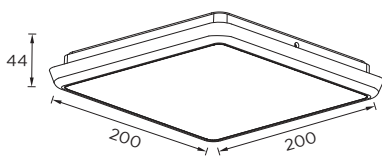

CRESCENT S

Ceiling Surfaced Downlight

Art Number WL221068 **Model** 30W 220-240VAC

Features

- CRESRNT S square series downlight adopts high lumen SMD LED as a light source
- Body made with extruded aluminum
- Fire rated PC diffuser with even light output
- IP54 waterproof structural design and ideal replacement for damp location
- Up to 70% energy saving compared to standard CFL
- Emergency function with smart IC control which switched automatically once the power is switched off.
- Availabel in Four different size and wattage
- Dimmable with 0-10V, Dali and Triac. other dimming will availabel upon the request

Product Specification

LED Chip	SMD LED
Power	30W
Input	220-240VAC
Output	3330lm(2700K)/ 3496lm(4000K)/ 3670lm(5000K)
CCT	2700K(27)/ 4000K(40)/ 5000K(50)
Driver	Philips/ Tridonic

Technical Data

IP Rating	IP54
Housing	Extruded aluminum
Diffuser	PC
Finishing	White with sand(02)/ Black with sand(04) grey with sand(07)
Weight	2Kg
Package	10pcs/CTN
Power Factor	PF>0.9

Photometric Data

CRI	90
Luminous Eficacy	111lm/W
Beam Angle	120°(120)
Operating Temp.	-20°C-+35°

Order Code Example

Artnumber	Finish	Beam Angle	Color Temp
WL221022	PAW(02)	60°(60)	2700K(27)
WL221022.02.60.27			