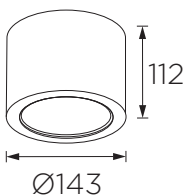

Art Number WL221055 **Model** 13W 220-240VAC

Features

- Grace series downlight light adopts high quality Brand COB LED
- Traditional deep reflector (UGR<19) that provides perfect combination of high lighting efficiency.
- Comfortable lighting and adopts simple and elegant design
- Grace series surface mounted and pendant lights are available in 3 different wattages and sizes
- Dimmable available with 0-10V, Dali and Triac
- Avail other CCT on request
- Slide switch available with shifting the cct

Product Specification

LED Chip	COB LED
Power	13W
Input	220-240VAC
Output	1460lm
CCT	2700K(27)/ 4000K(40)/ 5000K(50)
LED Qty	1 COB LED
Driver	Philips/ Tridonic

Technical Data

IP Rating	IP54
Housing	Extruded aluminum
Front Cover	Clear tempered glass
Finishing	White with sand(02)/ Black with sand(04) grey with sand(07)
Weight	0.39Kg
Package	12pcs/CTN
Power Factor	PF>0.9

Photometric Data

CRI	90
Luminous Efficacy	105lm/W
Beam Angle	60°(60)/ 90°(90)
Glare	UGR<19
Operating Temp.	-20°C-+35°

Order Code Example

Artnumber	Finish	Beam Angle	Color Temp
WL221022	PAW(02)	60°(60)	2700K(27)
WL221022.02.60.27			