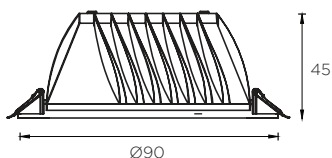

Art Number WL111287 **Model** 7W 220-240VAC

Features

FAME series downlights adopts Philips COB LED as a lightsource
 Body made with die cast aluminum with powder coated and opal diffuser
 Traditional deep bright reflector (UGR<19) brings a good lighting effect for human beings.
 Lifespan is up to 50,000 hrs
 Easy to install, use stainless steel spring, safe and durable

Technical Data

IP Rating	IP44
Housing/ Front Cover	Die cast aluminum
Finishing	White(02)/ Black(04)
Power Cable	H05RN-F 3x0.75 mm ² / L=0.5m
Mounting Sleeve	Stainless steel
Cutout	Ø70mm

Photometric Data