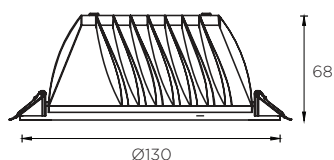

Art Number WL111286   **Model** 15W 220-240VAC

Features

FAME series downlights adopts Philips COB LED as a lightsource
Body made with die cast aluminum with powder coated and opal diffuser
Traditional deep bright reflector (UGR<19) brings a good lighting effect for human beings.

Lifespan is up to 50,000 hrs

Easy to install, use stainless steel spring, safe and durable

Product Specification

LED Chip	PHILIPS LED
Power	15W
Input	220-240VAC Remote Driver
Output	1305lm(2.7k-3K)/ 1370lm(4K)/ 1438(5K)
CCT	2700K(27)/ 3000K(30)/ 4000K(40)/ 5000K(50)
LED Type	COB LED
Power Factor	PF>0.5

Technical Data

IP Rating	IP44
Housing/ Front Cover	Die cast aluminum
Finishing	White(02)/ Black(04)
Power Cable	H05RN-F 3x0.75 mm²/ L=0.5m
Mounting Sleeve	Stainless steel
Cutout	Ø105mm

Photometric Data

CRI	80
Luminous Efficacy	87m/W
Beam Angle	24°(24)/ 36°(36)
Operating Temp.	-20°C-+50°

Order Code Example

Artnumber	Finish	Beam Angle	Color Temp
WL111284	WH(02)	36°(36)	3000K(30)
WL111284.02.36.30