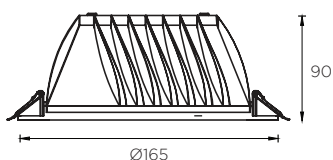

Art Number WL111285 **Model** 20W 220-240VAC

Features

FAME series downlights adopts Philips COB LED as a lightsource
 Body made with die cast aluminum with powder coated and opal diffuser
 Traditional deep bright reflector (UGR<19) brings a good lighting effect for human beings.
 Lifespan is up to 50,000 hrs
 Easy to install, use stainless steel spring, safe and durable

Product Specification

LED Chip	PHILIPS LED
Power	20W
Input	220-240VAC Remote Driver
Output	1740lm(2.7k-3K)/ 1827lm(4K)/ 1918(5K)
CCT	2700K(27)/ 3000K(30)/ 4000K(40)/ 5000K(50)
LED Type	COB LED
Power Factor	PF>0.5

Technical Data

IP Rating	IP44
Housing/ Front Cover	Die cast aluminum
Finishing	White(02)/ Black(04)
Power Cable	H05RN-F 3x0.75 mm ² / L=0.5m
Mounting Sleeve	Stainless steel
Cutout	Ø140mm

Photometric Data