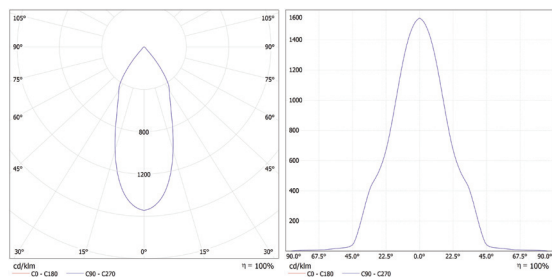

Art Number WL111280 **Model** 30W 220-240VAC

Features

FAME series downlights adopts Philips COB LED as a lightsource
 Body made with die cast aluminum with powder coated and opal diffuser
 Traditional deep bright reflector (UGR<19) brings a good lighting effect for human beings.
 Lifespan is up to 50,000 hrs
 Easy to install, use stainless steel spring, safe and durable

Product Specification

LED Chip	PHILIPS LED
Power	30W
Input	220-240VAC Remote Driver
Output	2610lm(2.7k-3K)/2740lm(4K)/2877lm(5K)
CCT	2700K(27)/ 3000K(30)/ 4000K(40)/ 5000K(50)
LED Type	COB LED
Power Factor	PF>0.5

Photometric Data

Technical Data

IP Rating	IP20
Housing/ Front Cover	Die cast aluminum
Finishing	White(02)/ Black(04)
Power Cable	H05RN-F 3x0.75 mm ² / L=0.5m
Mounting Sleeve	Stainless steel
Cutout	Ø165mm

Photometric Data

CRI	80
Luminous Efficacy	87m/W
Beam Angle	24°(24)/ 36°(36)
Operating Temp.	-20°C-+50°

Order Code Example

Artnumber	Finish	Beam Angle	Color Temp
WL111280	WH(02)	36°(36)	3000K(30)
WL111280.02.36.30			