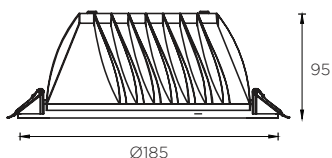

Art Number WL111280 **Model** 30W 220-240VAC

Features

FAME series downlights adopts Philips COB LED as a lightsource
 Body made with die cast aluminum with powder coated and opal diffuser
 Traditional deep bright reflector (UGR<19) brings a good lighting effect for human beings.
 Lifespan is up to 50,000 hrs
 Easy to install, use stainless steel spring, safe and durable

Product Specification

LED Chip	PHILIPS LED
Power	30W
Input	220-240VAC Remote Driver
Output	2610lm(2.7k-3K)/2740lm(4K)/2877lm(5K)
CCT	2700K(27)/ 3000K(30)/ 4000K(40)/ 5000K(50)
LED Type	COB LED
Power Factor	PF>0.5

Photometric Data

Technical Data

IP Rating	IP20
Housing/ Front Cover	Die cast aluminum
Finishing	White(02)/ Black(04)
Power Cable	H05RN-F 3x0.75 mm ² / L=0.5m
Mounting Sleeve	Stainless steel
Cutout	Ø165mm

Photometric Data

CRI	80
Luminous Efficacy	87m/W
Beam Angle	24°(24)/ 36°(36)
Operating Temp.	-20°C-+50°

Order Code Example

Artnumber	Finish	Beam Angle	Color Temp
WL111280	WH(02)	36°(36)	3000K(30)
WL111280.02.36.30			