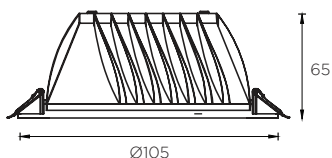

Art Number WL111277 **Model** 10W 220-240VAC

Features

FAME series downlights adopts Philips COB LED as a lightsource
 Body made with die cast aluminum with powder coated and opal diffuser
 Traditional deep bright reflector (UGR<19) brings a good lighting effect for human beings.
 Lifespan is up to 50,000 hrs
 Easy to install, use stainless steel spring, safe and durable

Product Specification

LED Chip	PHILIPS LED
Power	10W
Input	220-240VAC Remote Driver
Output	870lm(2.7k-3K)/913lm(4K)/ 960lm(5K)
CCT	2700K(27)/ 3000K(30)/ 4000K(40)/ 5000K(50)
LED Type	COB LED
Power Factor	PF>0.5

Technical Data

IP Rating	IP20
Housing/ Front Cover	Die cast aluminum
Finishing	White(02)/ Black(04)
Power Cable	H05RN-F 3x0.75 mm ² / L=0.5m
Mounting Sleeve	Stainless steel
Cutout	Ø85mm

Photometric Data